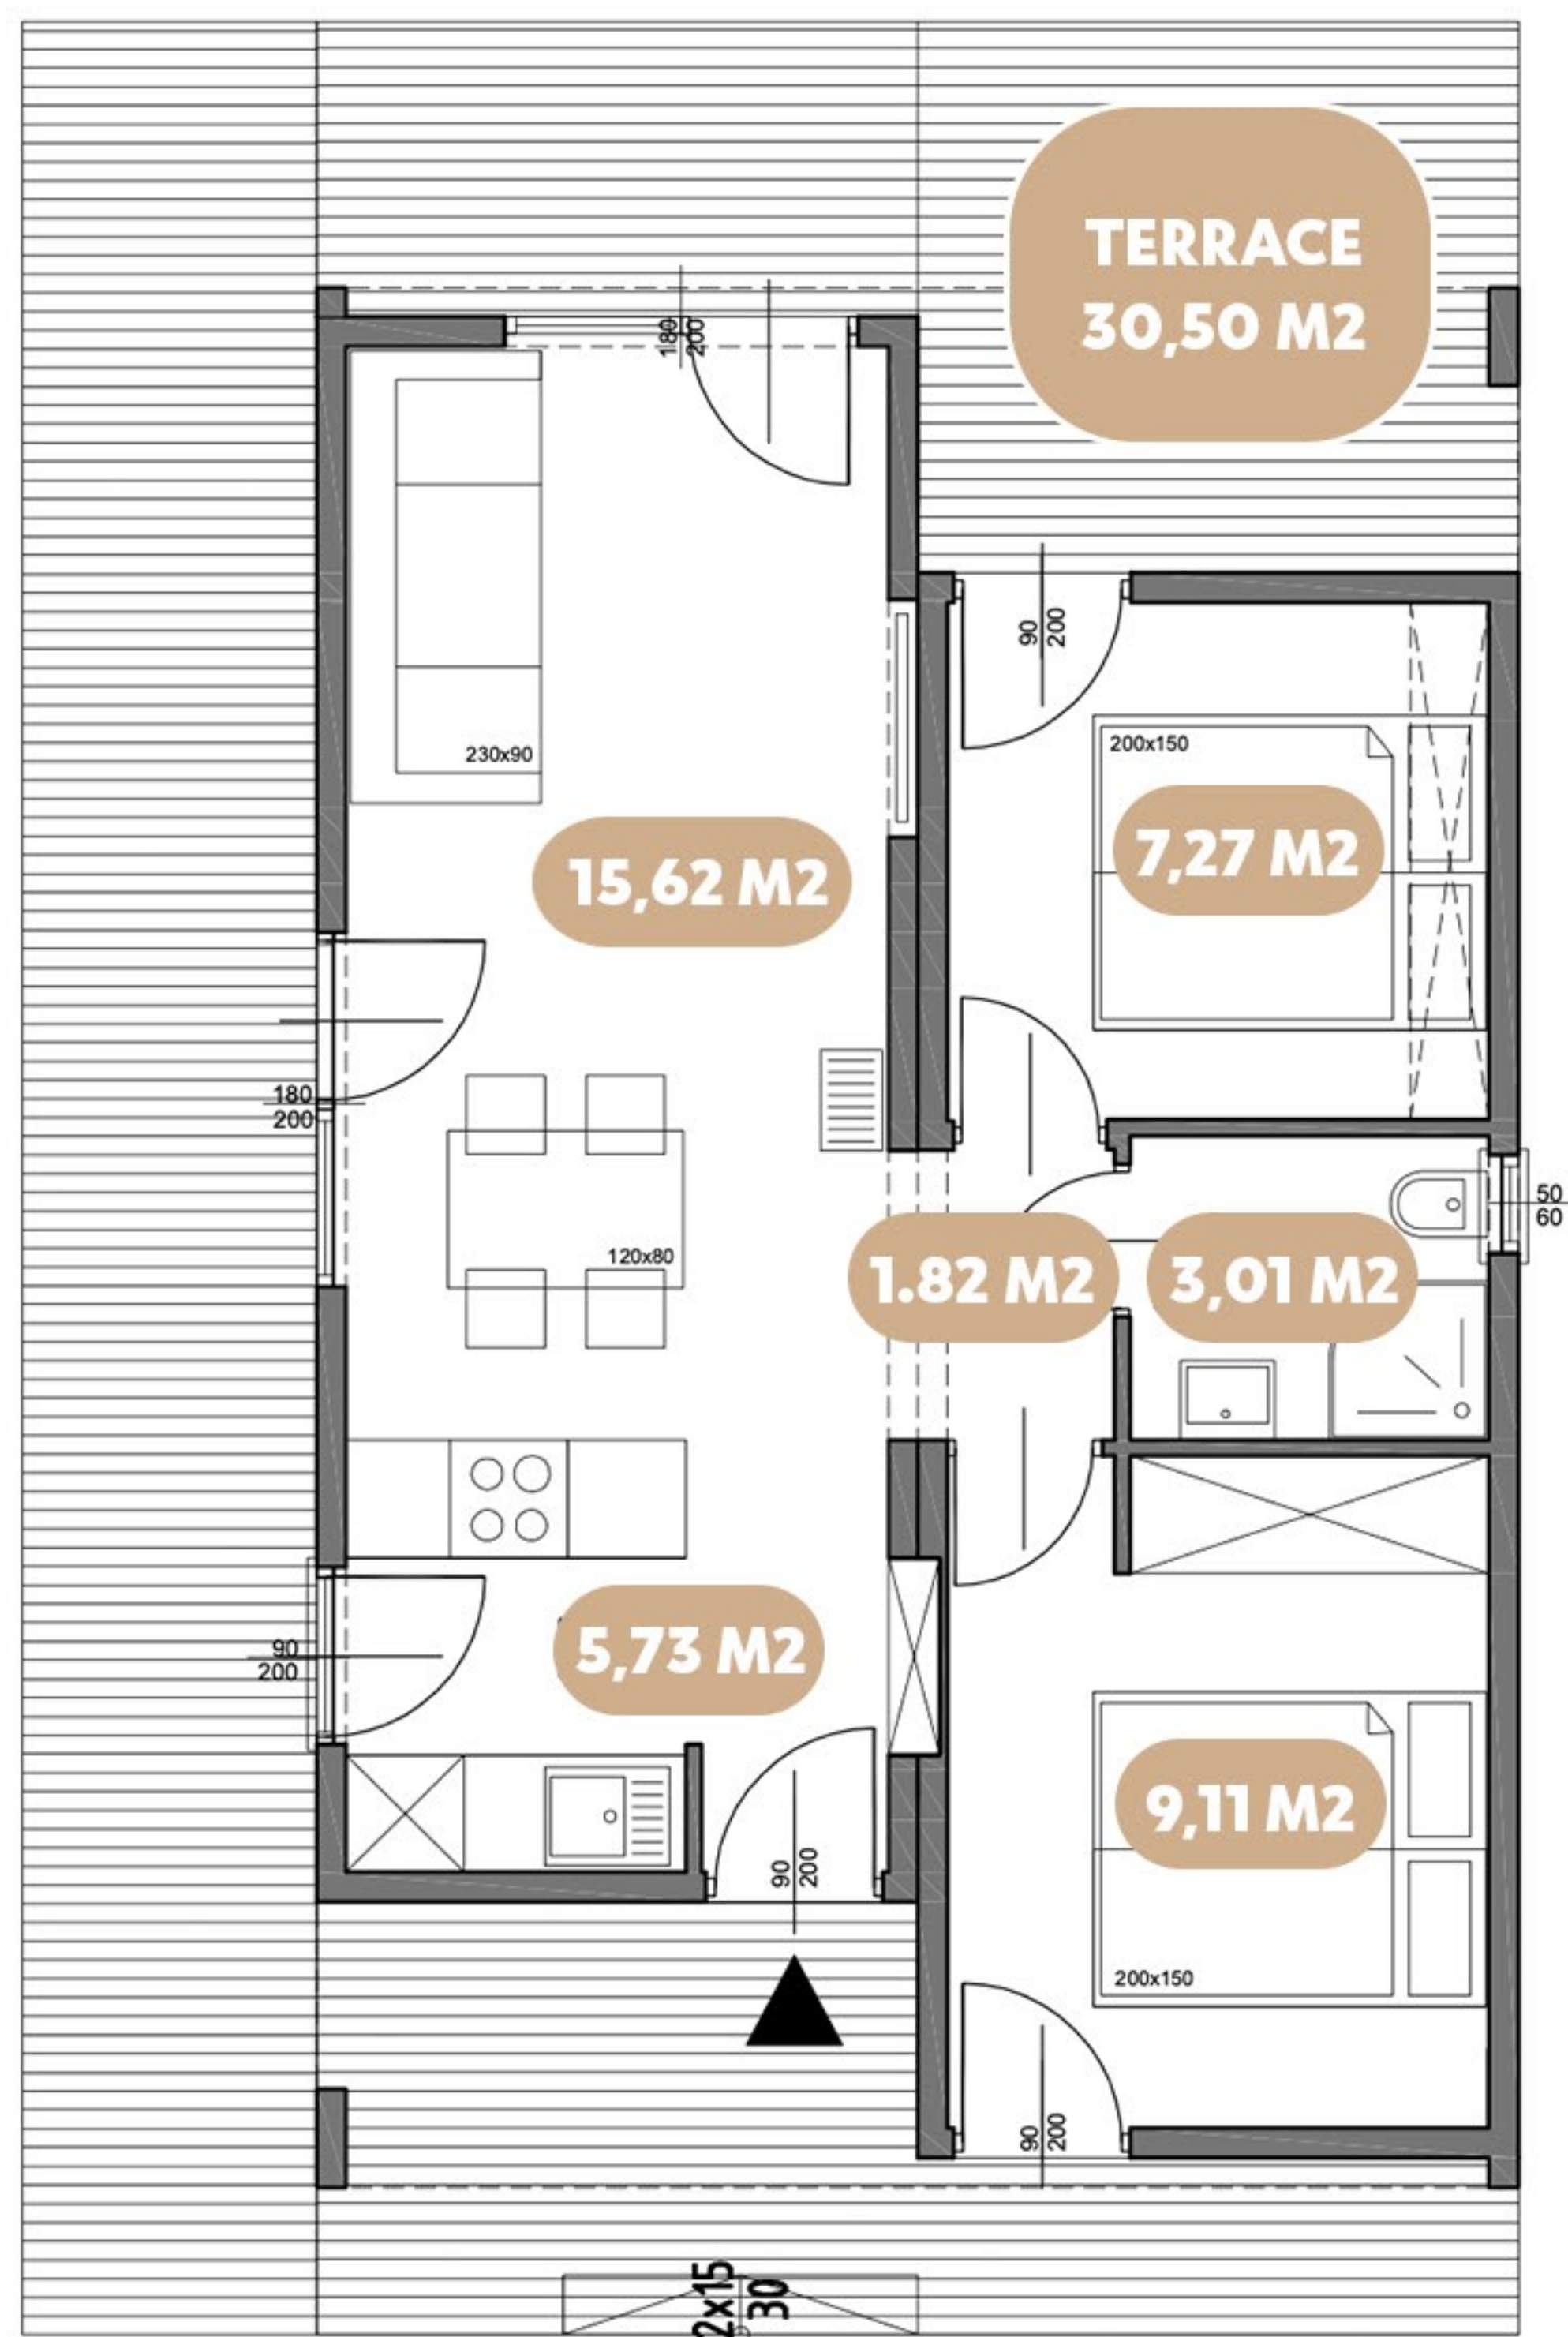

VILLA ALPINA

2 BEDROOMS
LIVING ROOM WITH KITCHEN + DINING ROOM
BATHROOM

HOUSE: 59,12 M²
TERRACE: 30,50 M²

VILLA ALPINA

HAUSS CONCEPT
YOUR HOLIDAY HOME