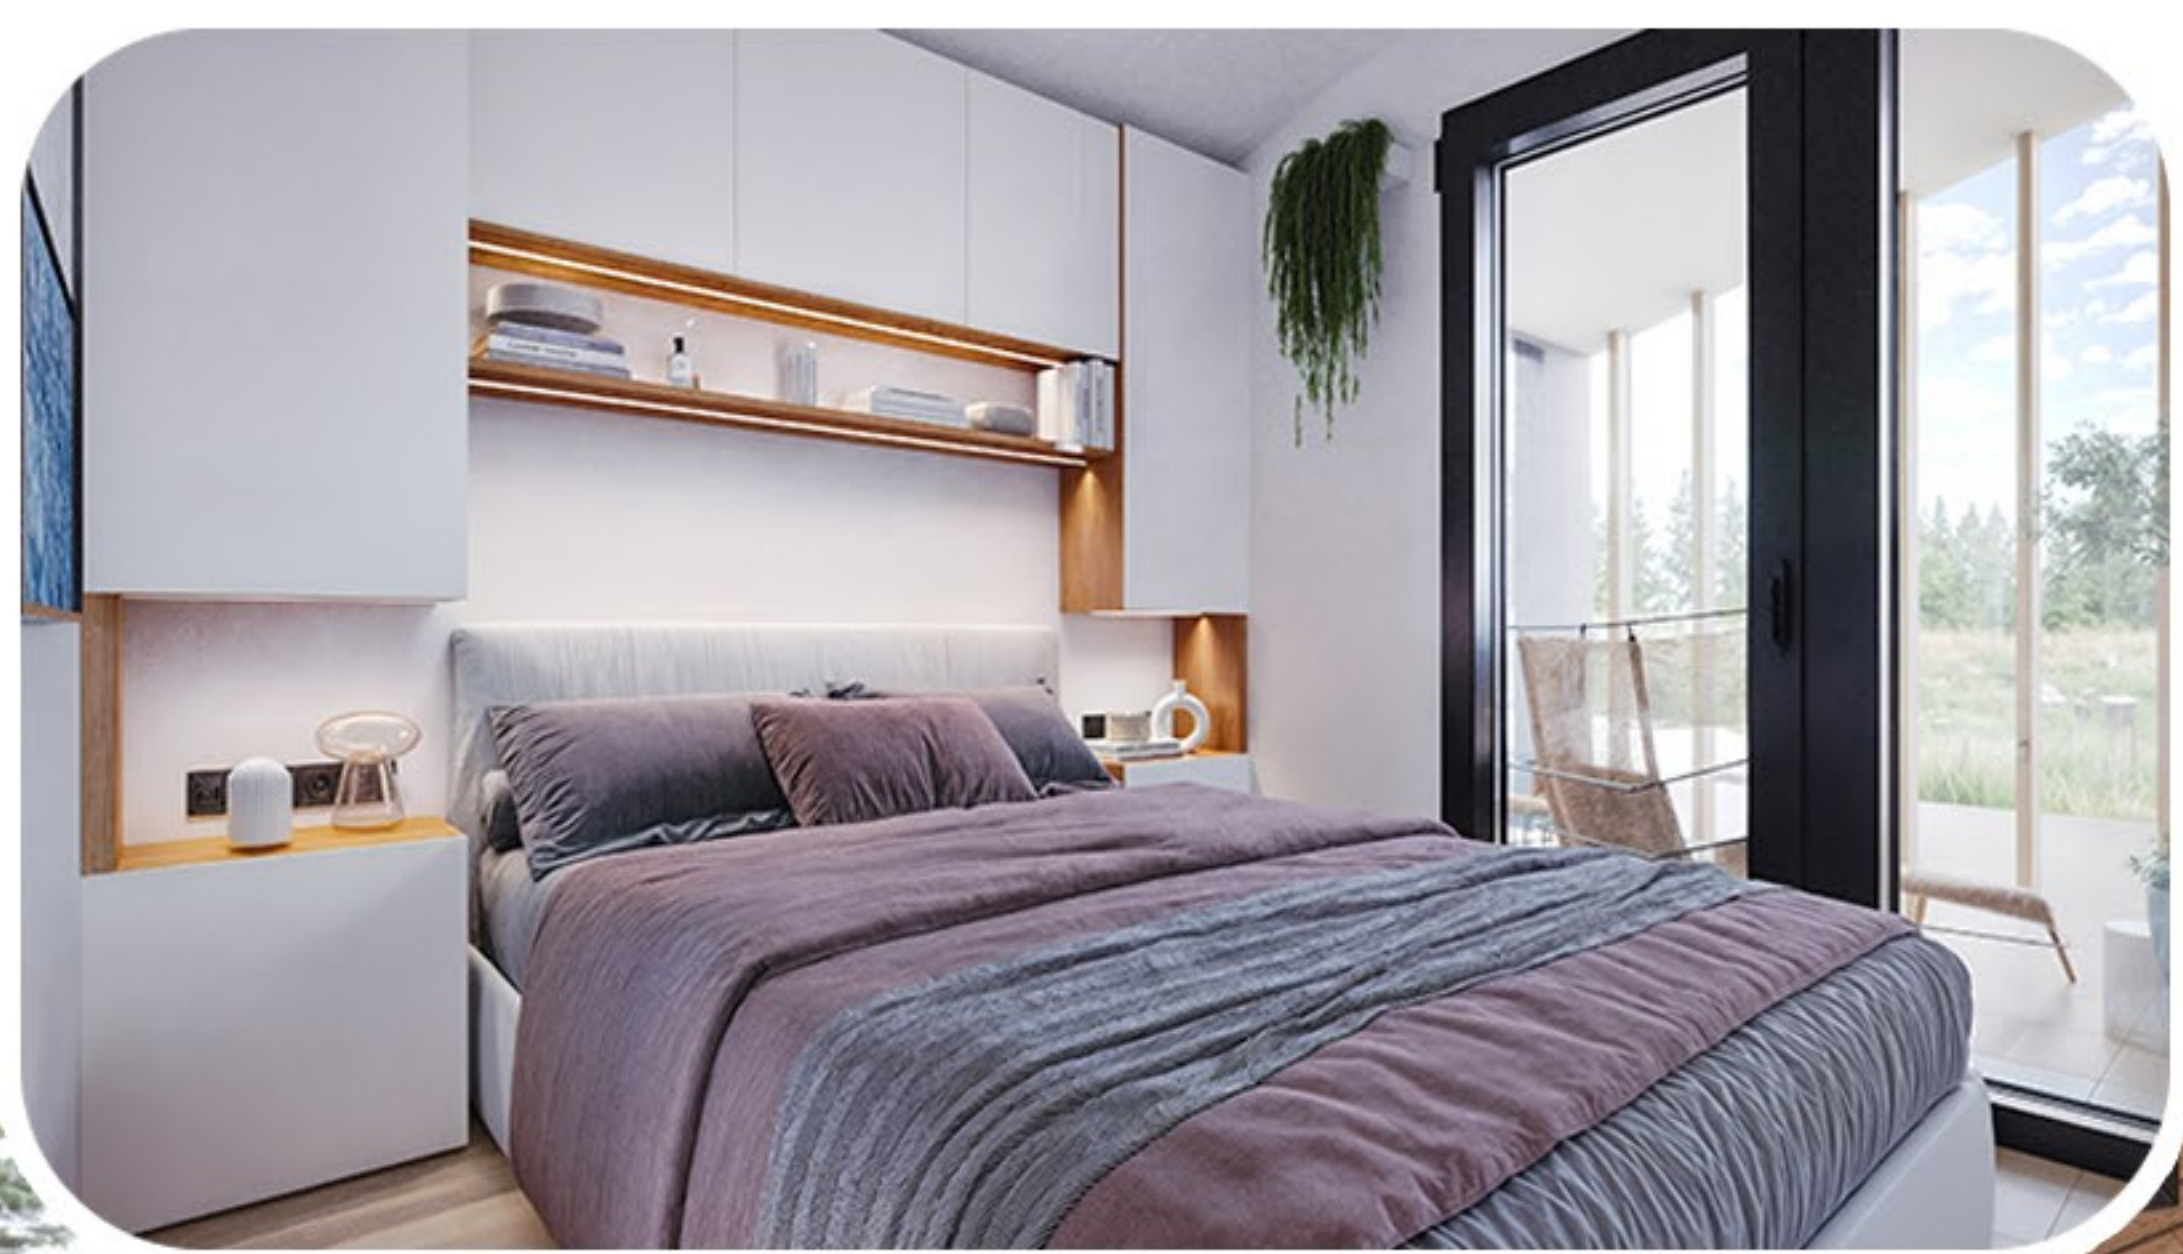

VILLA ALPINA

2 BEDROOMS
LIVING ROOM WITH KITCHEN + DINING ROOM
BATHROOM

HOUSE: 59,12 M²
TERRACE: 30,50 M²

VILLA ALPINA

HAUSS CONCEPT
YOUR HOLIDAY HOME