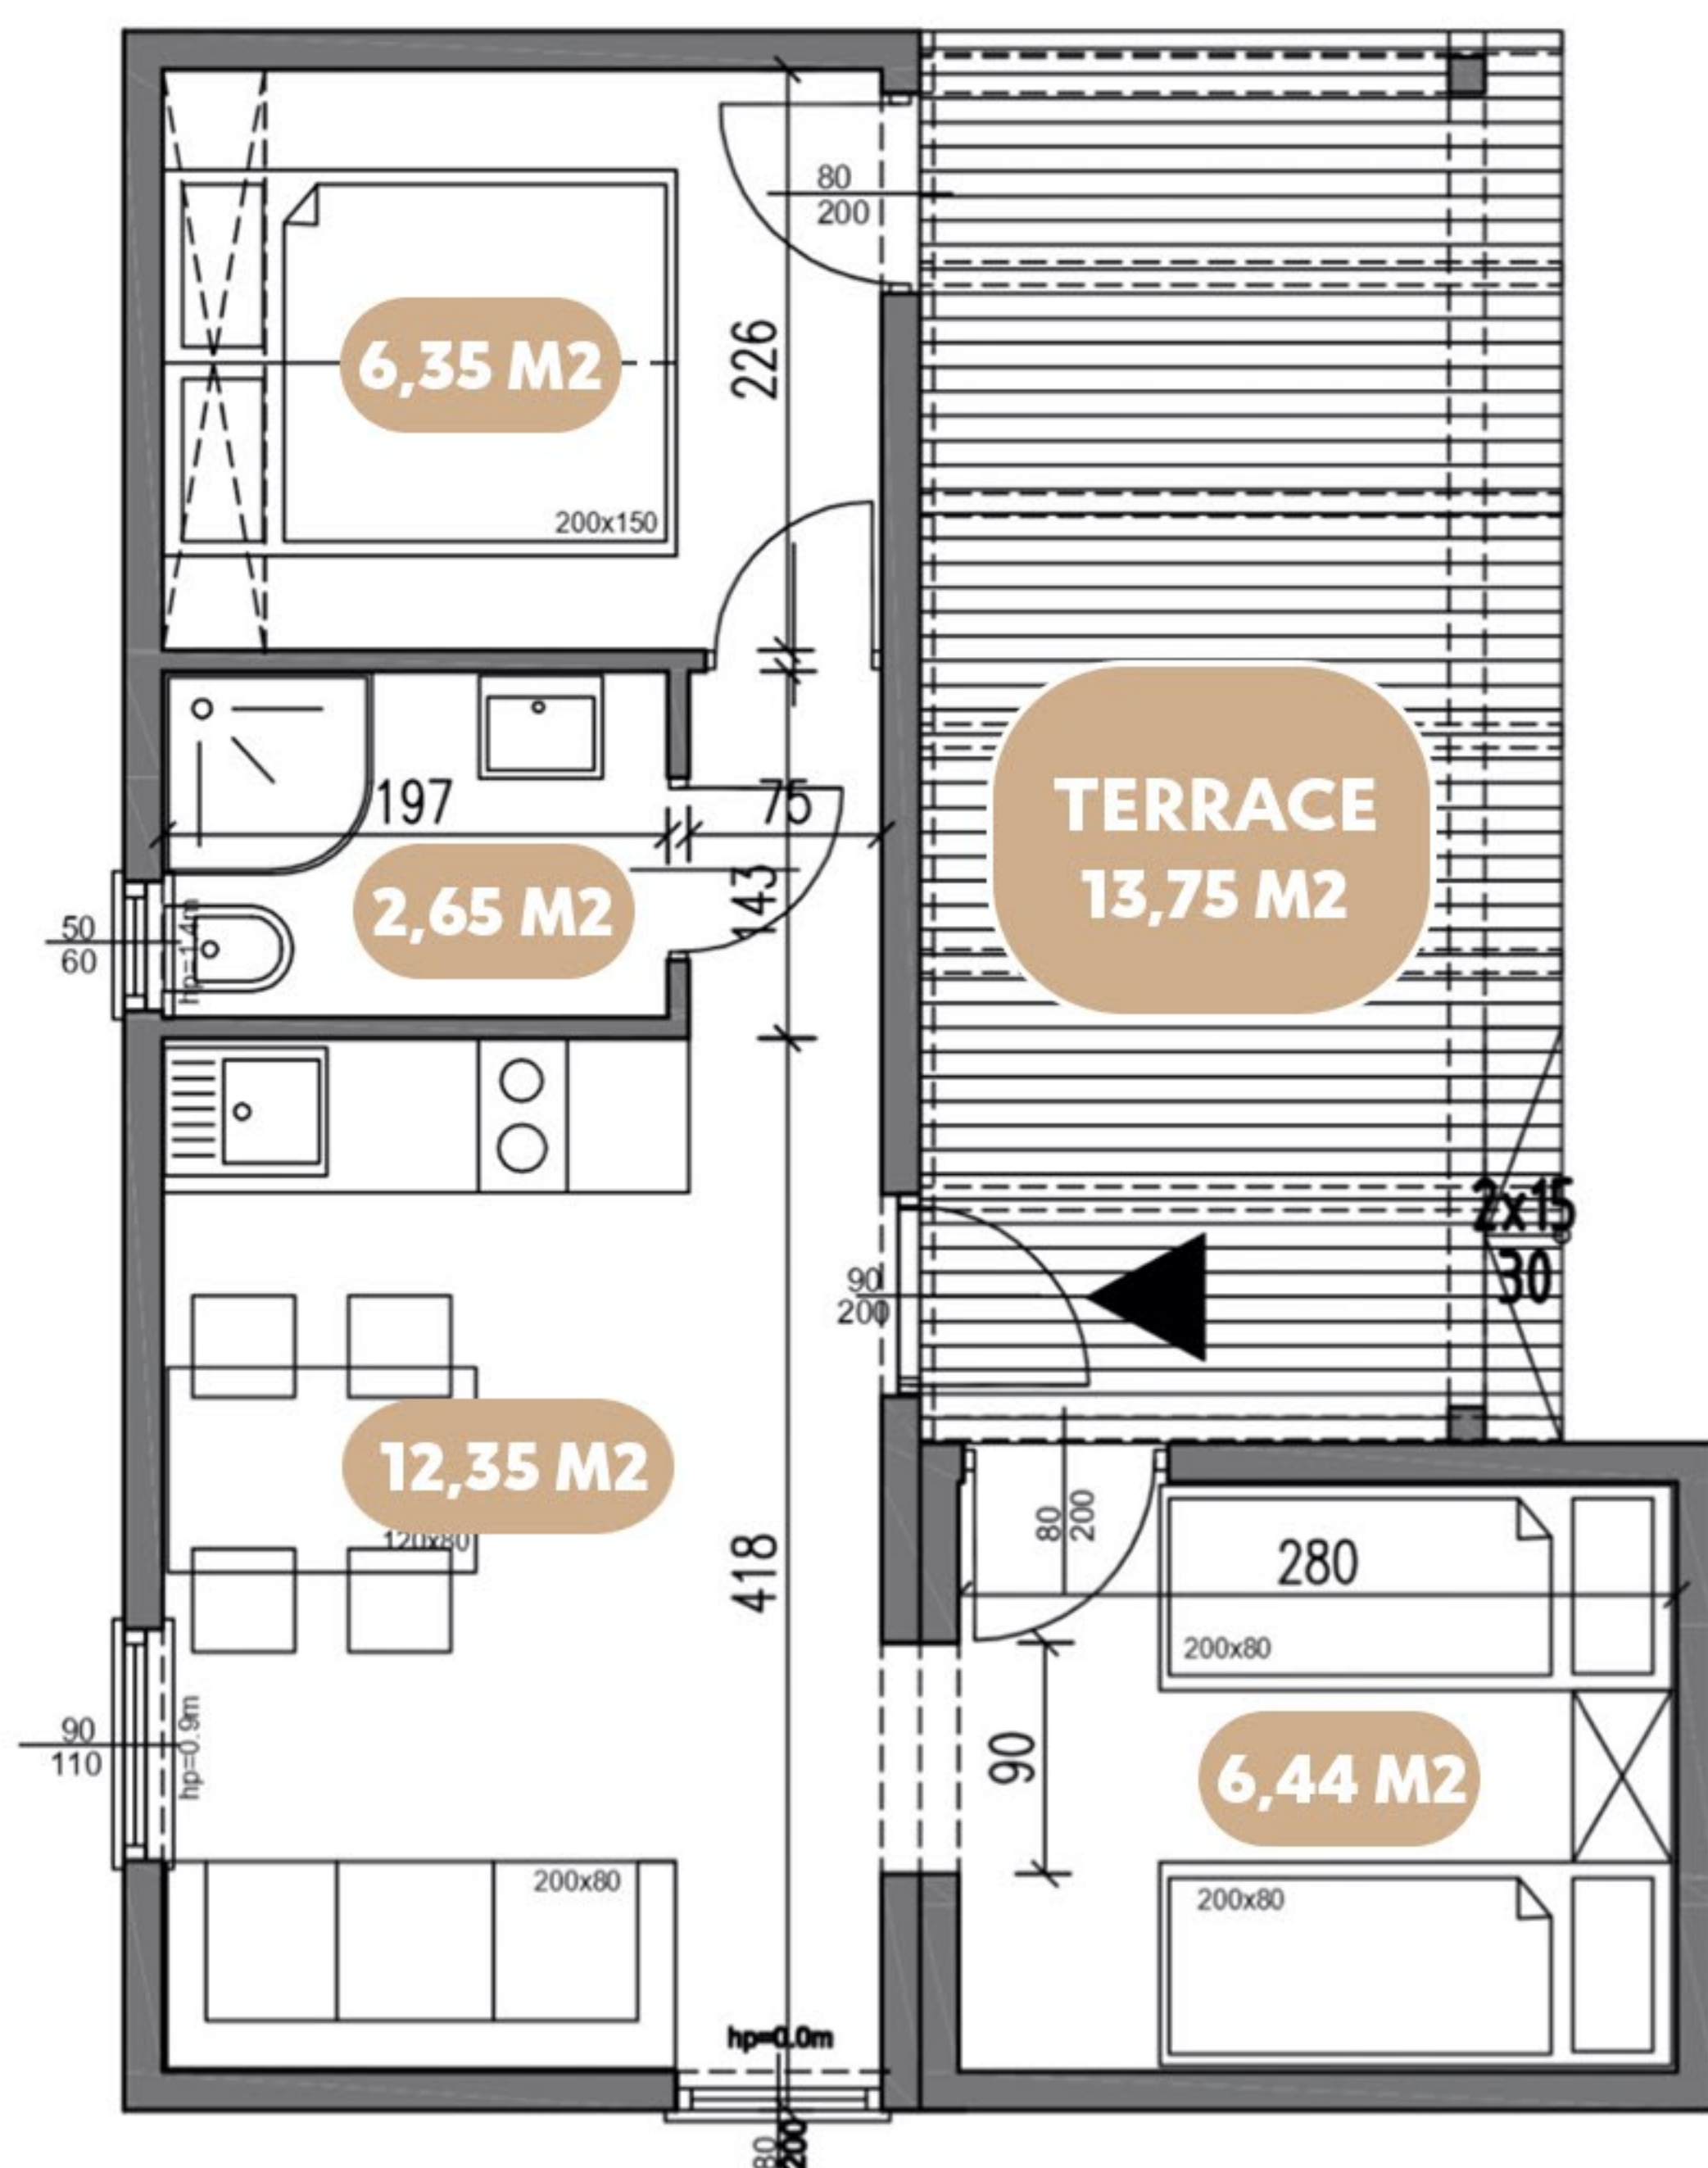

VILLA FAMILY II

2 BEDROOMS
LIVING ROOM WITH KITCHEN + DINING ROOM
BATHROOM

HOUSE: 33,17 M²
TERRACE: 13,75 M²

VILLA FAMILY II

HAUSS CONCEPT
YOUR HOLIDAY HOME