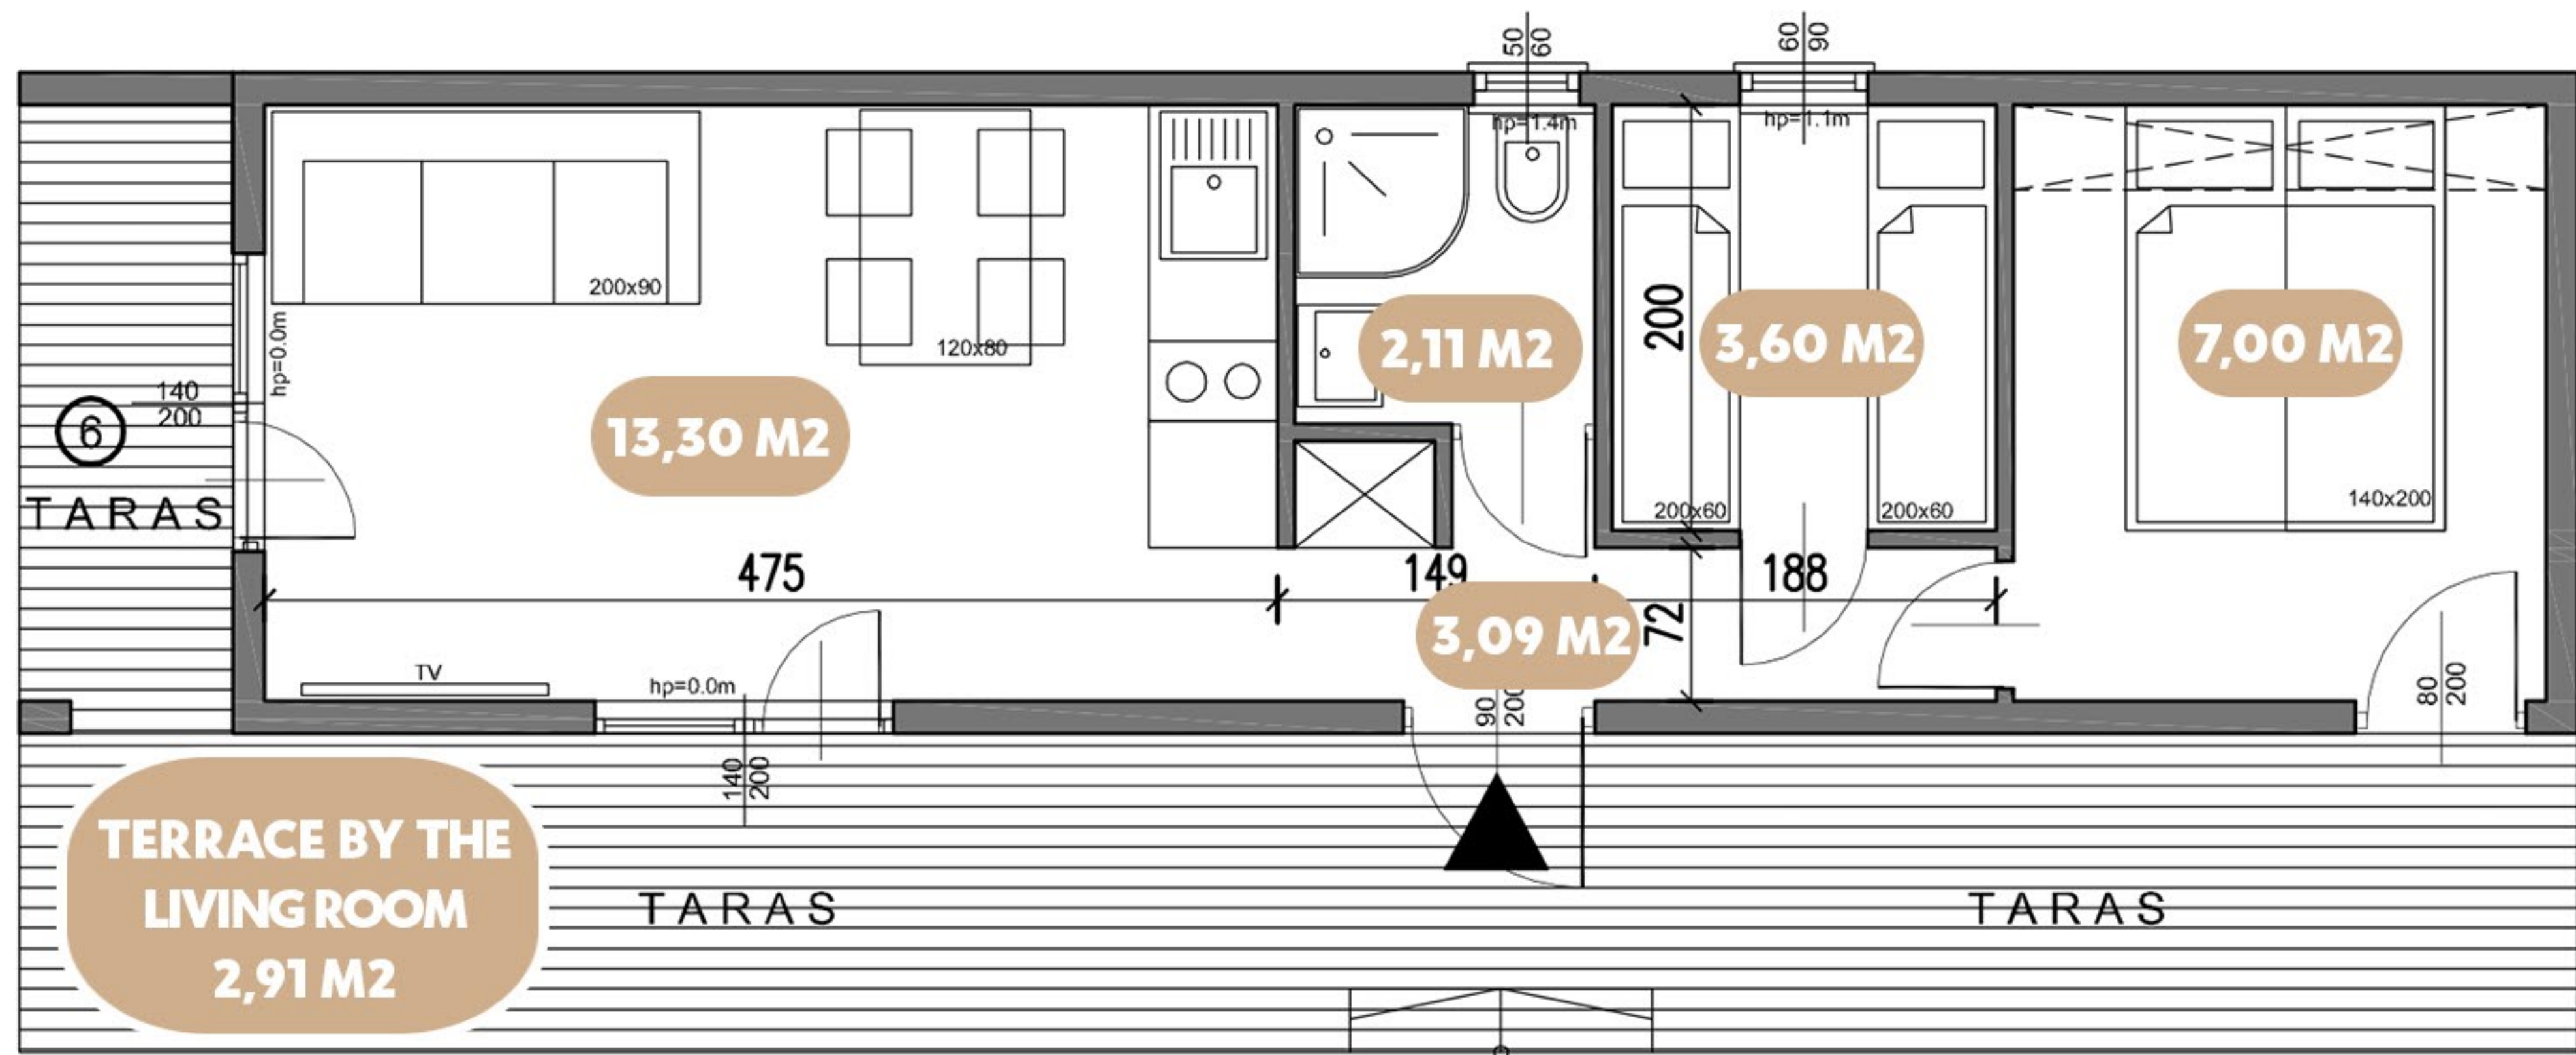

VILLA FAMILY GARDEN

2 BEDROOMS
LIVING ROOM WITH KITCHEN + DINING ROOM
BATHROOM

HOUSE: 32,01 M²

TERRACE: 2,91 M²

VILLA FAMILY GARDEN

HAUSS CONCEPT
YOUR HOLIDAY HOME